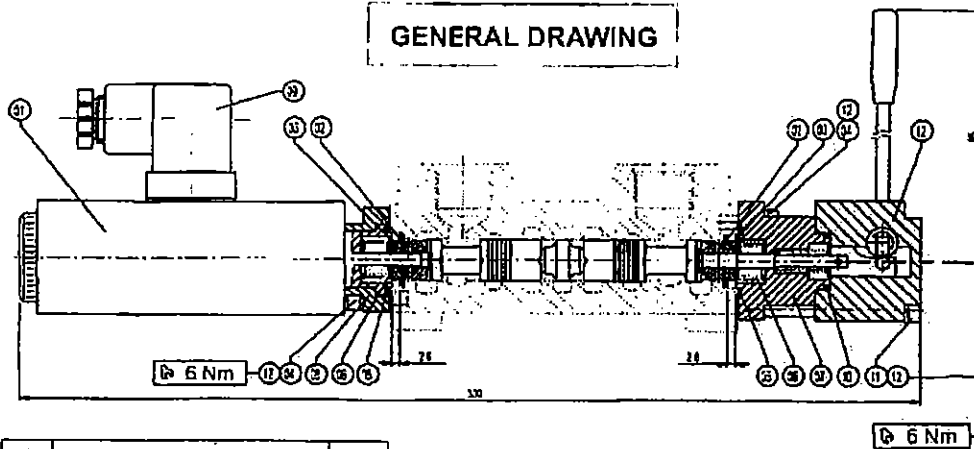

17: CONTRÔLE ELECTRIQUE

"ON-OFF" ELECTRIC CONTROL
WITH EMERGENCY LEVER E7/E8

VDM6

GENERAL DRAWING

N°	Description	Qty.
01	Coil	1
02	Elastic pin 2x12 UNI 6873	2
03	Cup	2
04	Screw TCEI M5x16	4
05	O-Ring 2081	2
06	Spring	2
07	Spacer with centering collar	1
08	Spacer	1
09	Hirschmann connector	1
10	O-Ring 2062	1
11	Screw TCEI M5x55	2
12	Washer	2
13	Block	1
14	Cap	1

This is the dimension coil for the VDM6, and it is different from VD6A. Also 08 part is different, the other components are the same.

CODE 7963 259 00 - HIRSCHMANN CONNECTOR DIN 43650 - A/ISO 4400