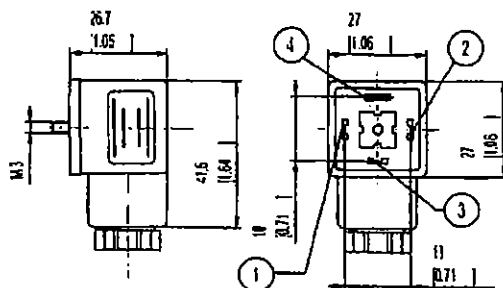

1) NEGATIVE POLE
2) SPOOL IN
3) SPOOL OUT
4) GROUND WIRE